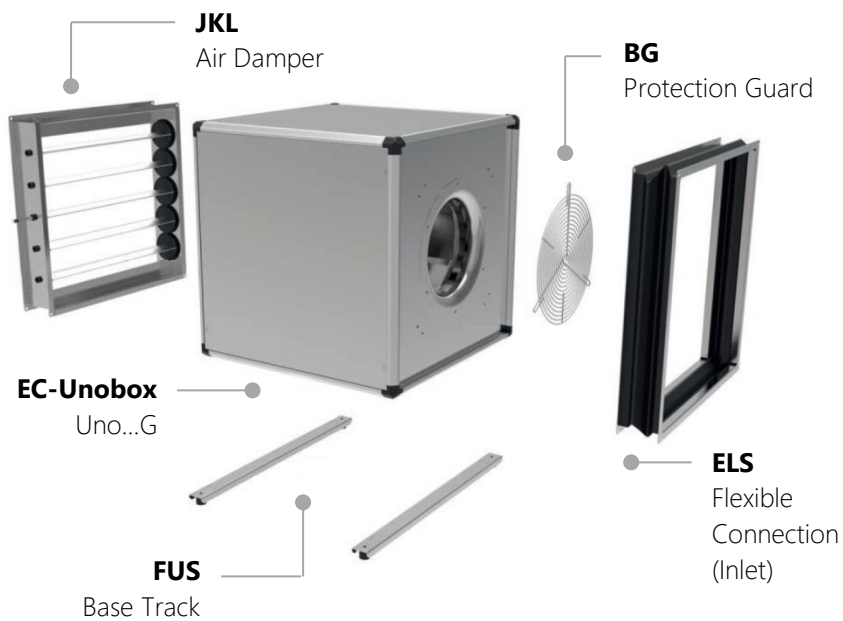

Installation of the EC-Unobox with axial air direction.
Mounting hardware is **not** included!

Indoor installation:

Outdoor installation:

Another possible accessories:

BT
Service door

SV
Side covering

GS
ON/OFF-switch

POT 1
Control unit
(stepless)

POT 2
Control unit
(stepless)

POT 3
Control unit
(3-step)

MTC
Control unit
(0-10V)