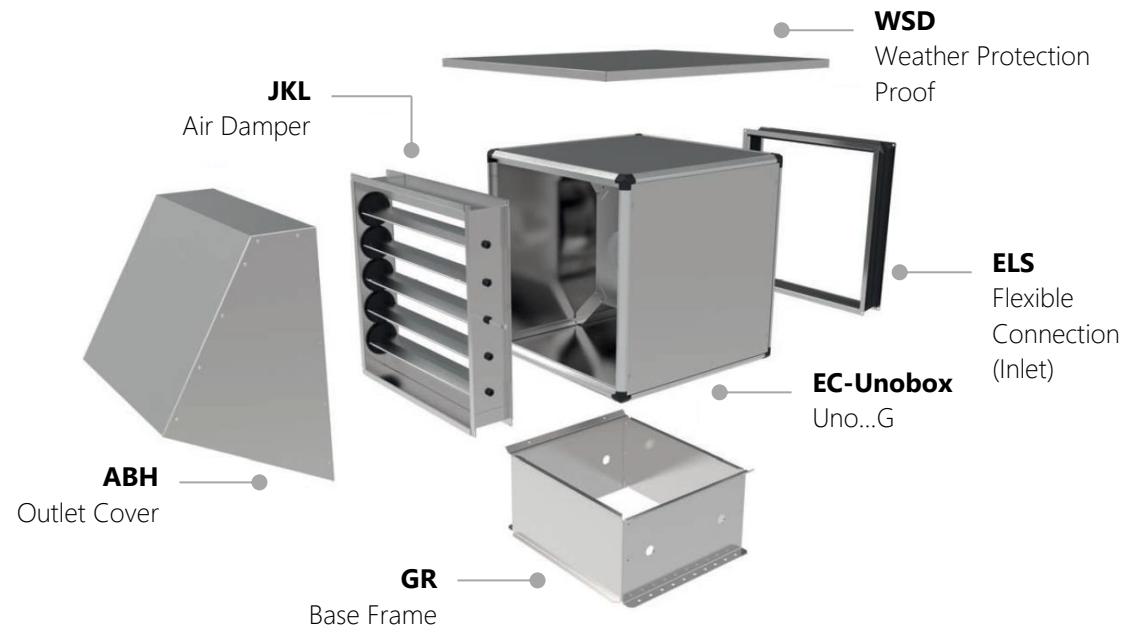

Installation of the EC-Unobox with axial air direction.
Mounting hardware is **not** included!

Indoor installation:

Outdoor installation:

Another possible accessories:

BT
Service door

SV
Side covering

GS
ON/OFF-switch

POT 1
Control unit
(stepless)

POT 2
Control unit
(stepless)

POT 3
Control unit
(3-step)

MTC
Control unit
(0-10V)